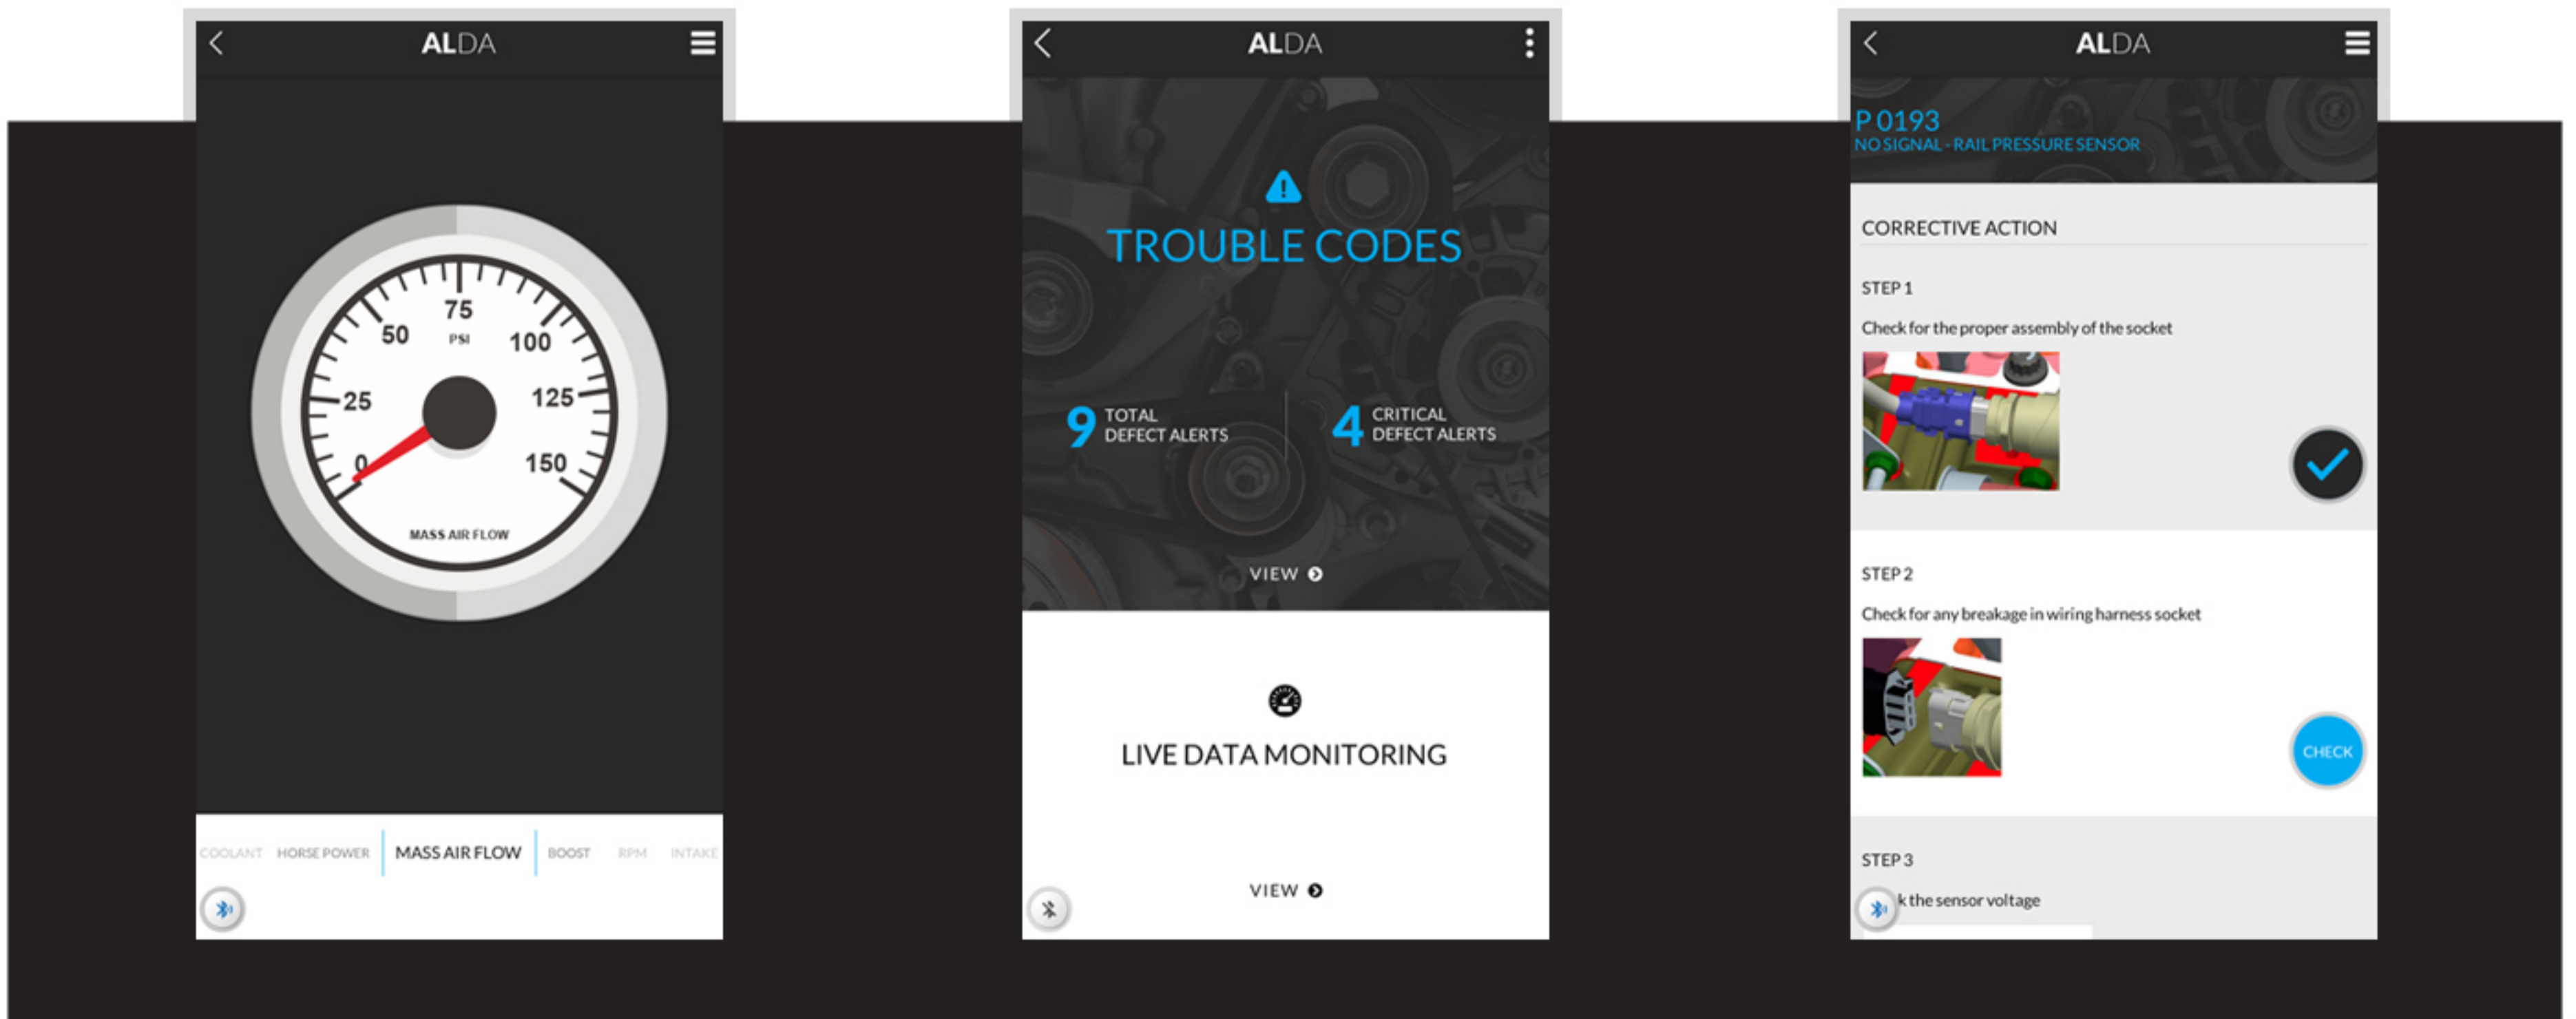

Quality Check Tab Device App

These Screens Were Exclusively Designed for Ashok Leyland Customers, to check the Vehicles Performance and Rectify the defects if any.

ASHOK LEYLAND
POWER SOLUTIONS

Vehicles Diagnostic Mobile App