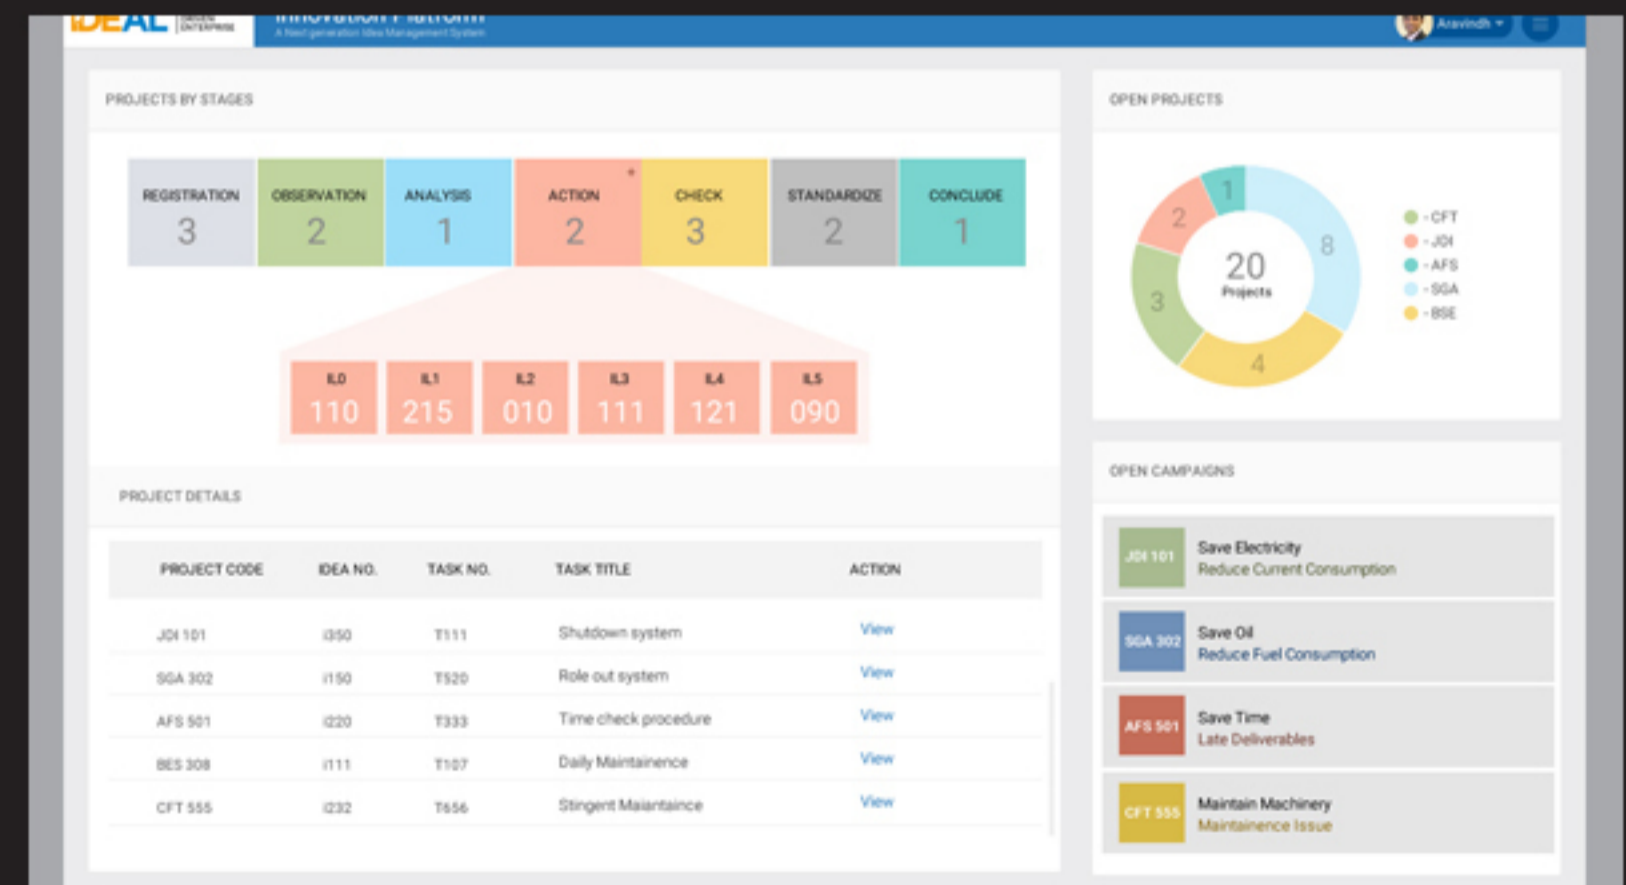

These Screens Were Exclusively Designed & Customized for Ashok Leyland IT Team, to track the Problems, to ideate and Resolving it.

ASHOK LEYLAND
POWER SOLUTIONS

Innovation Driven Enterprise Desktop App