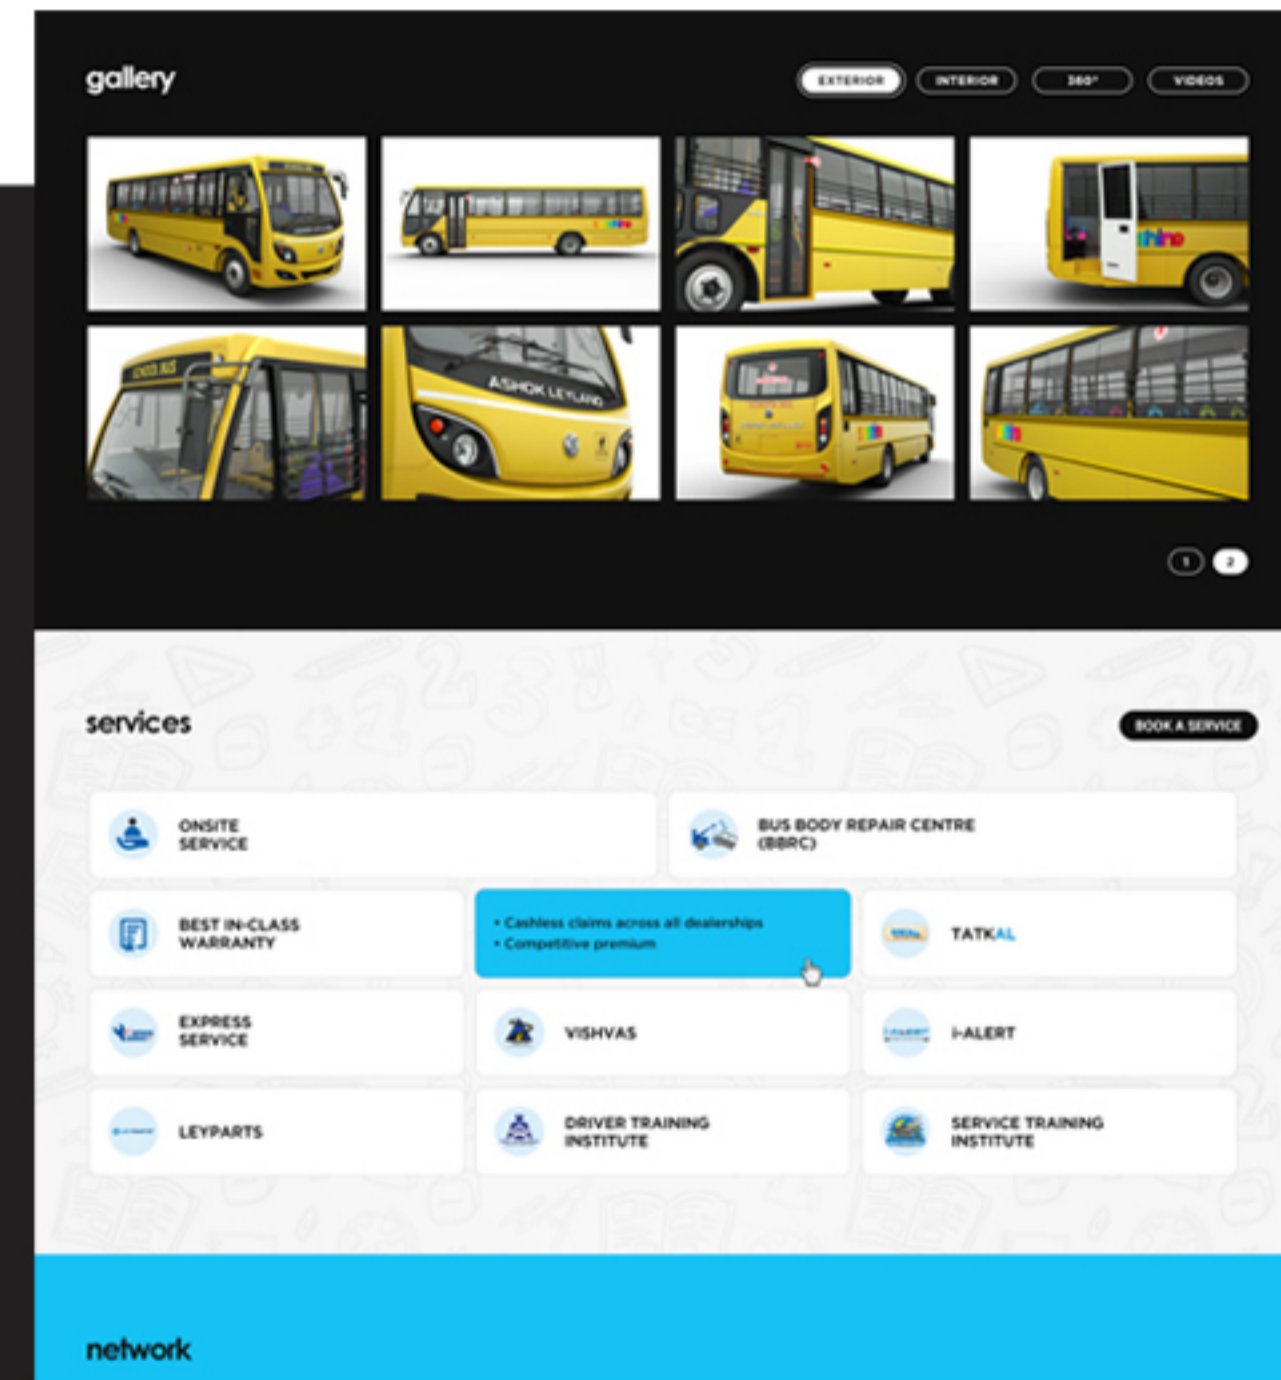

These Sunshine Bus was Exclusively designed for the Launch of Sunshine School Bus, the site in details & in depth of the features and mechanism of the Sunshine Bus

ASHOK LEYLAND
POWER SOLUTIONS

<http://sunshine.ashokleyland.com/>